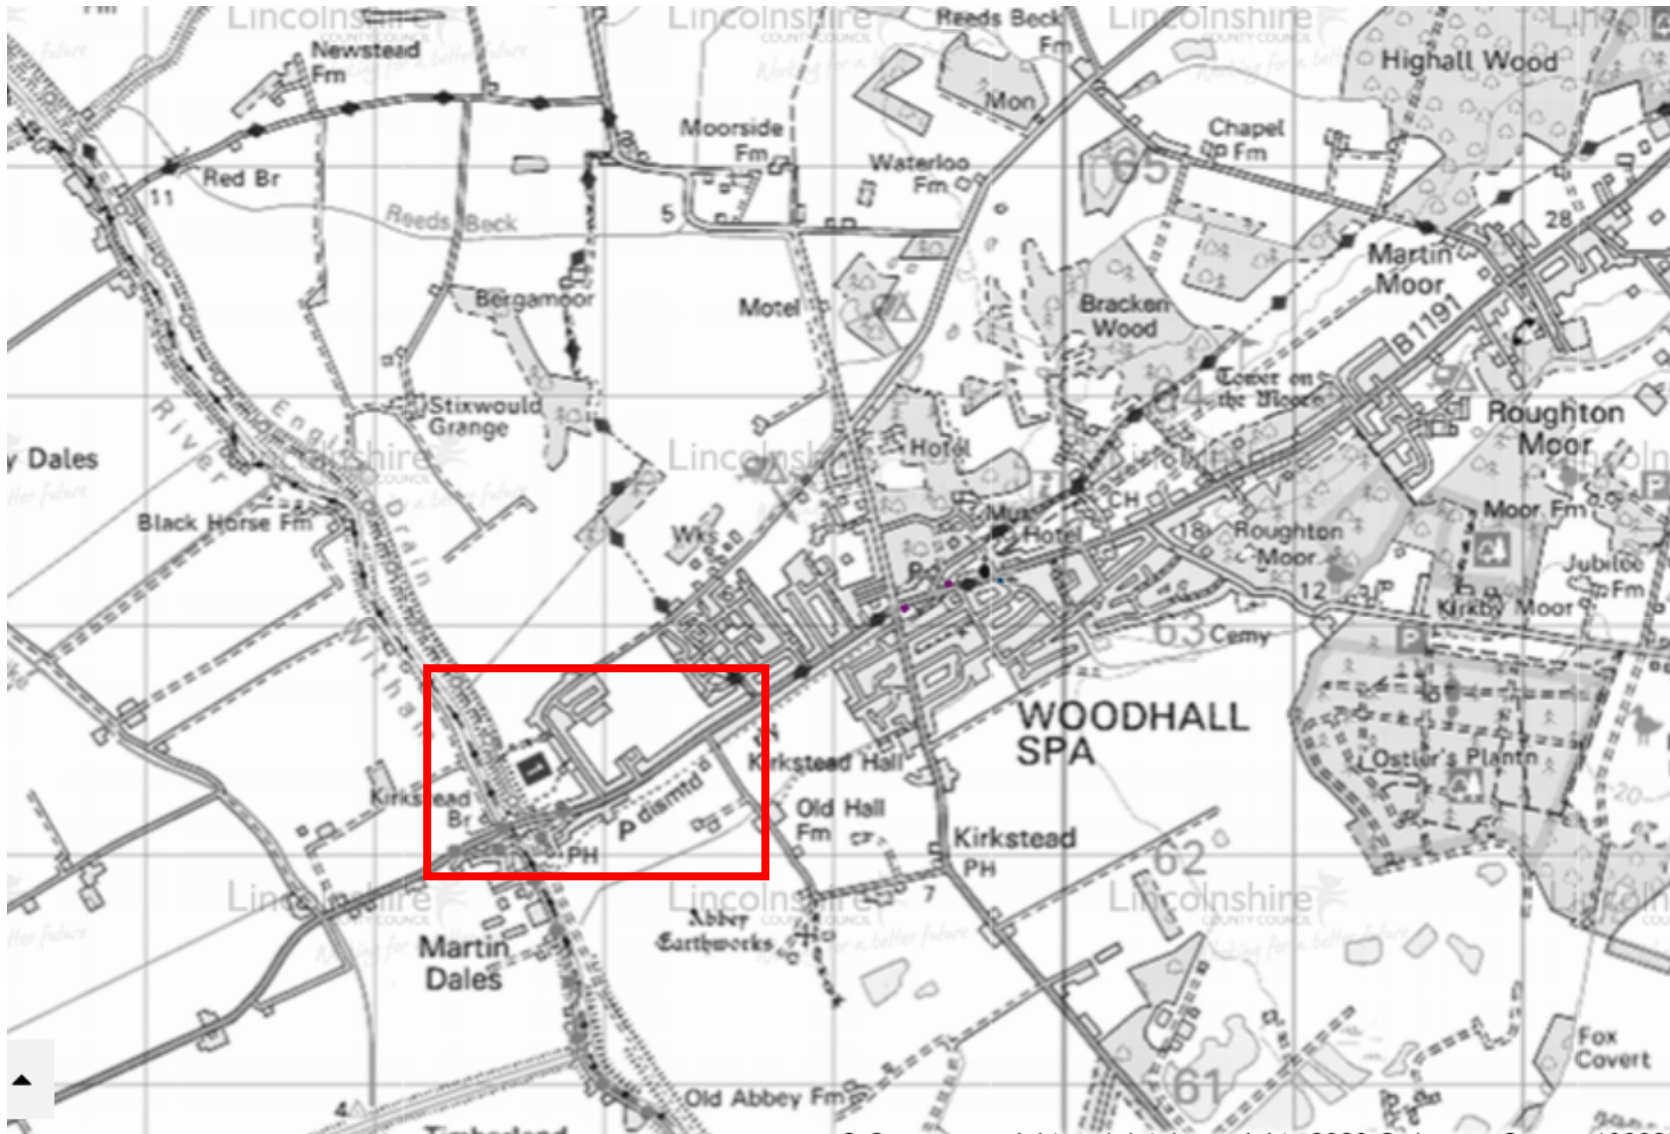

APPENDIX A : Woodhall Spa, B1191 Witham Rd - Proposed extension to 30mph speed limit

This page is intentionally left blank